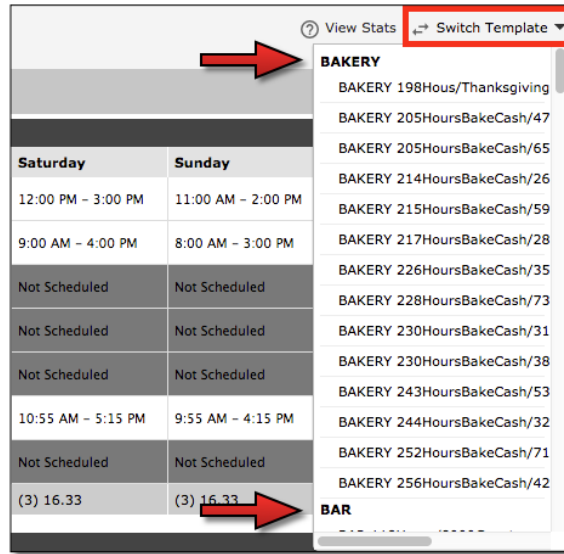

Time Off & Requests: Editing Request Off/On End Date

The Request option within the new Time Off & Requests feature has been updated to allow users to adjust the end date of a requested timeframe to an earlier day. Previously, if users were within a range of dates that were requested on or off, they were not able to edit the last day. *Please note that users are not able to edit the type of Request if the cutoff date has already been reached.*

Template Generator: Organized Templates by Schedule

Searching for a template to edit within the Template Generator has been simplified by organizing the templates by Schedule.

Template Generator: Templates for Disabled and Hidden Schedules

Templates for schedules that have been hidden or disabled, are no longer accessible from the Switch Template option within the Template Generator.